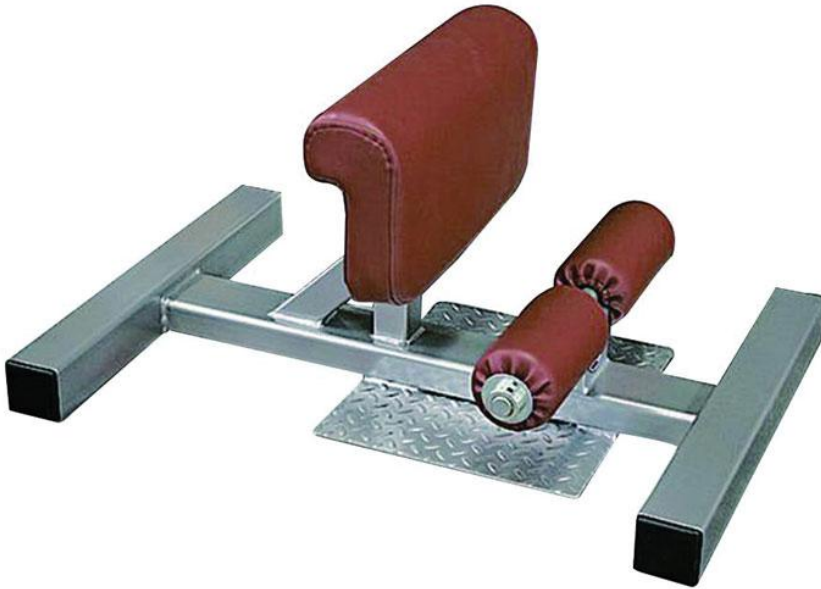

Abdominal Classic-Bench

100% Authentic Italian
Style & Biomechanic
Design;
Main Frame:Rectangular Tube
50*110*for 3mm

Set-Up:
(L*W*H)mm
1570*930*1020

N.W./G.W./:
Machine Weight-68kg

FW-SILVER 866

Sissy-Squat