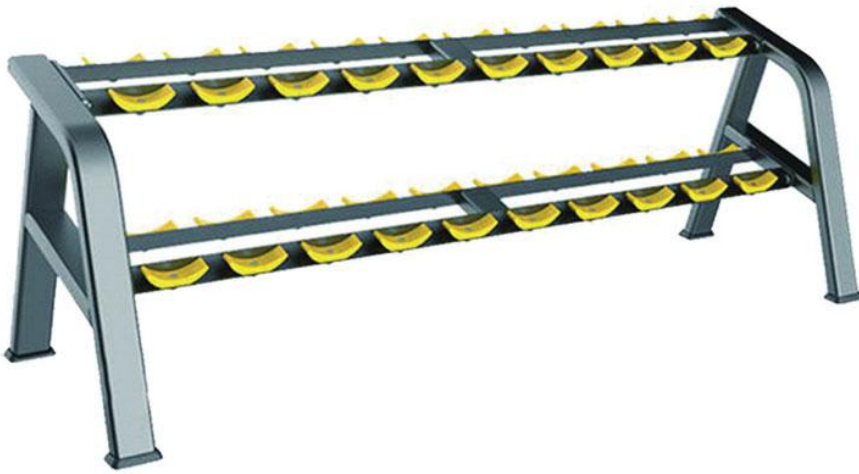

FW-SILVER 833

Dumbbell-Rack

100% Authentic Italian
Style & Biomechanic
Design;
Main Frame:Rectangular Tube
50*110*for 3mm

Set-Up:
(L*W*H)mm
740*2460*810

N.W./G.W./:
Machine Weight-111kg

EXCELLENT QUALITY CONSTRUCT PERFECT BRAND

FW-SILVER 839

Beauty-3 Dumbbell-Rack

100% Authentic Italian
Style & Biomechanic
Design;
Main Frame:Rectangular Tube
50*110*for 3mm

Set-Up:
(L*W*H)mm
1450*650*1000

N.W./G.W./:
Machine Weight-71kg