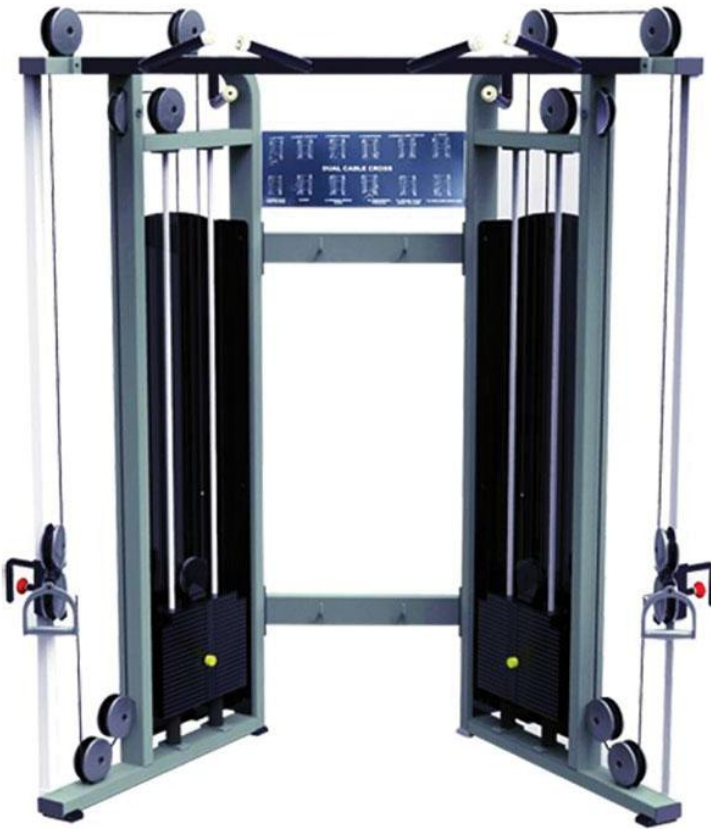

FW-SILVER 879

**Cable Multi-Functional
70x2Kgs - Weight Stack**